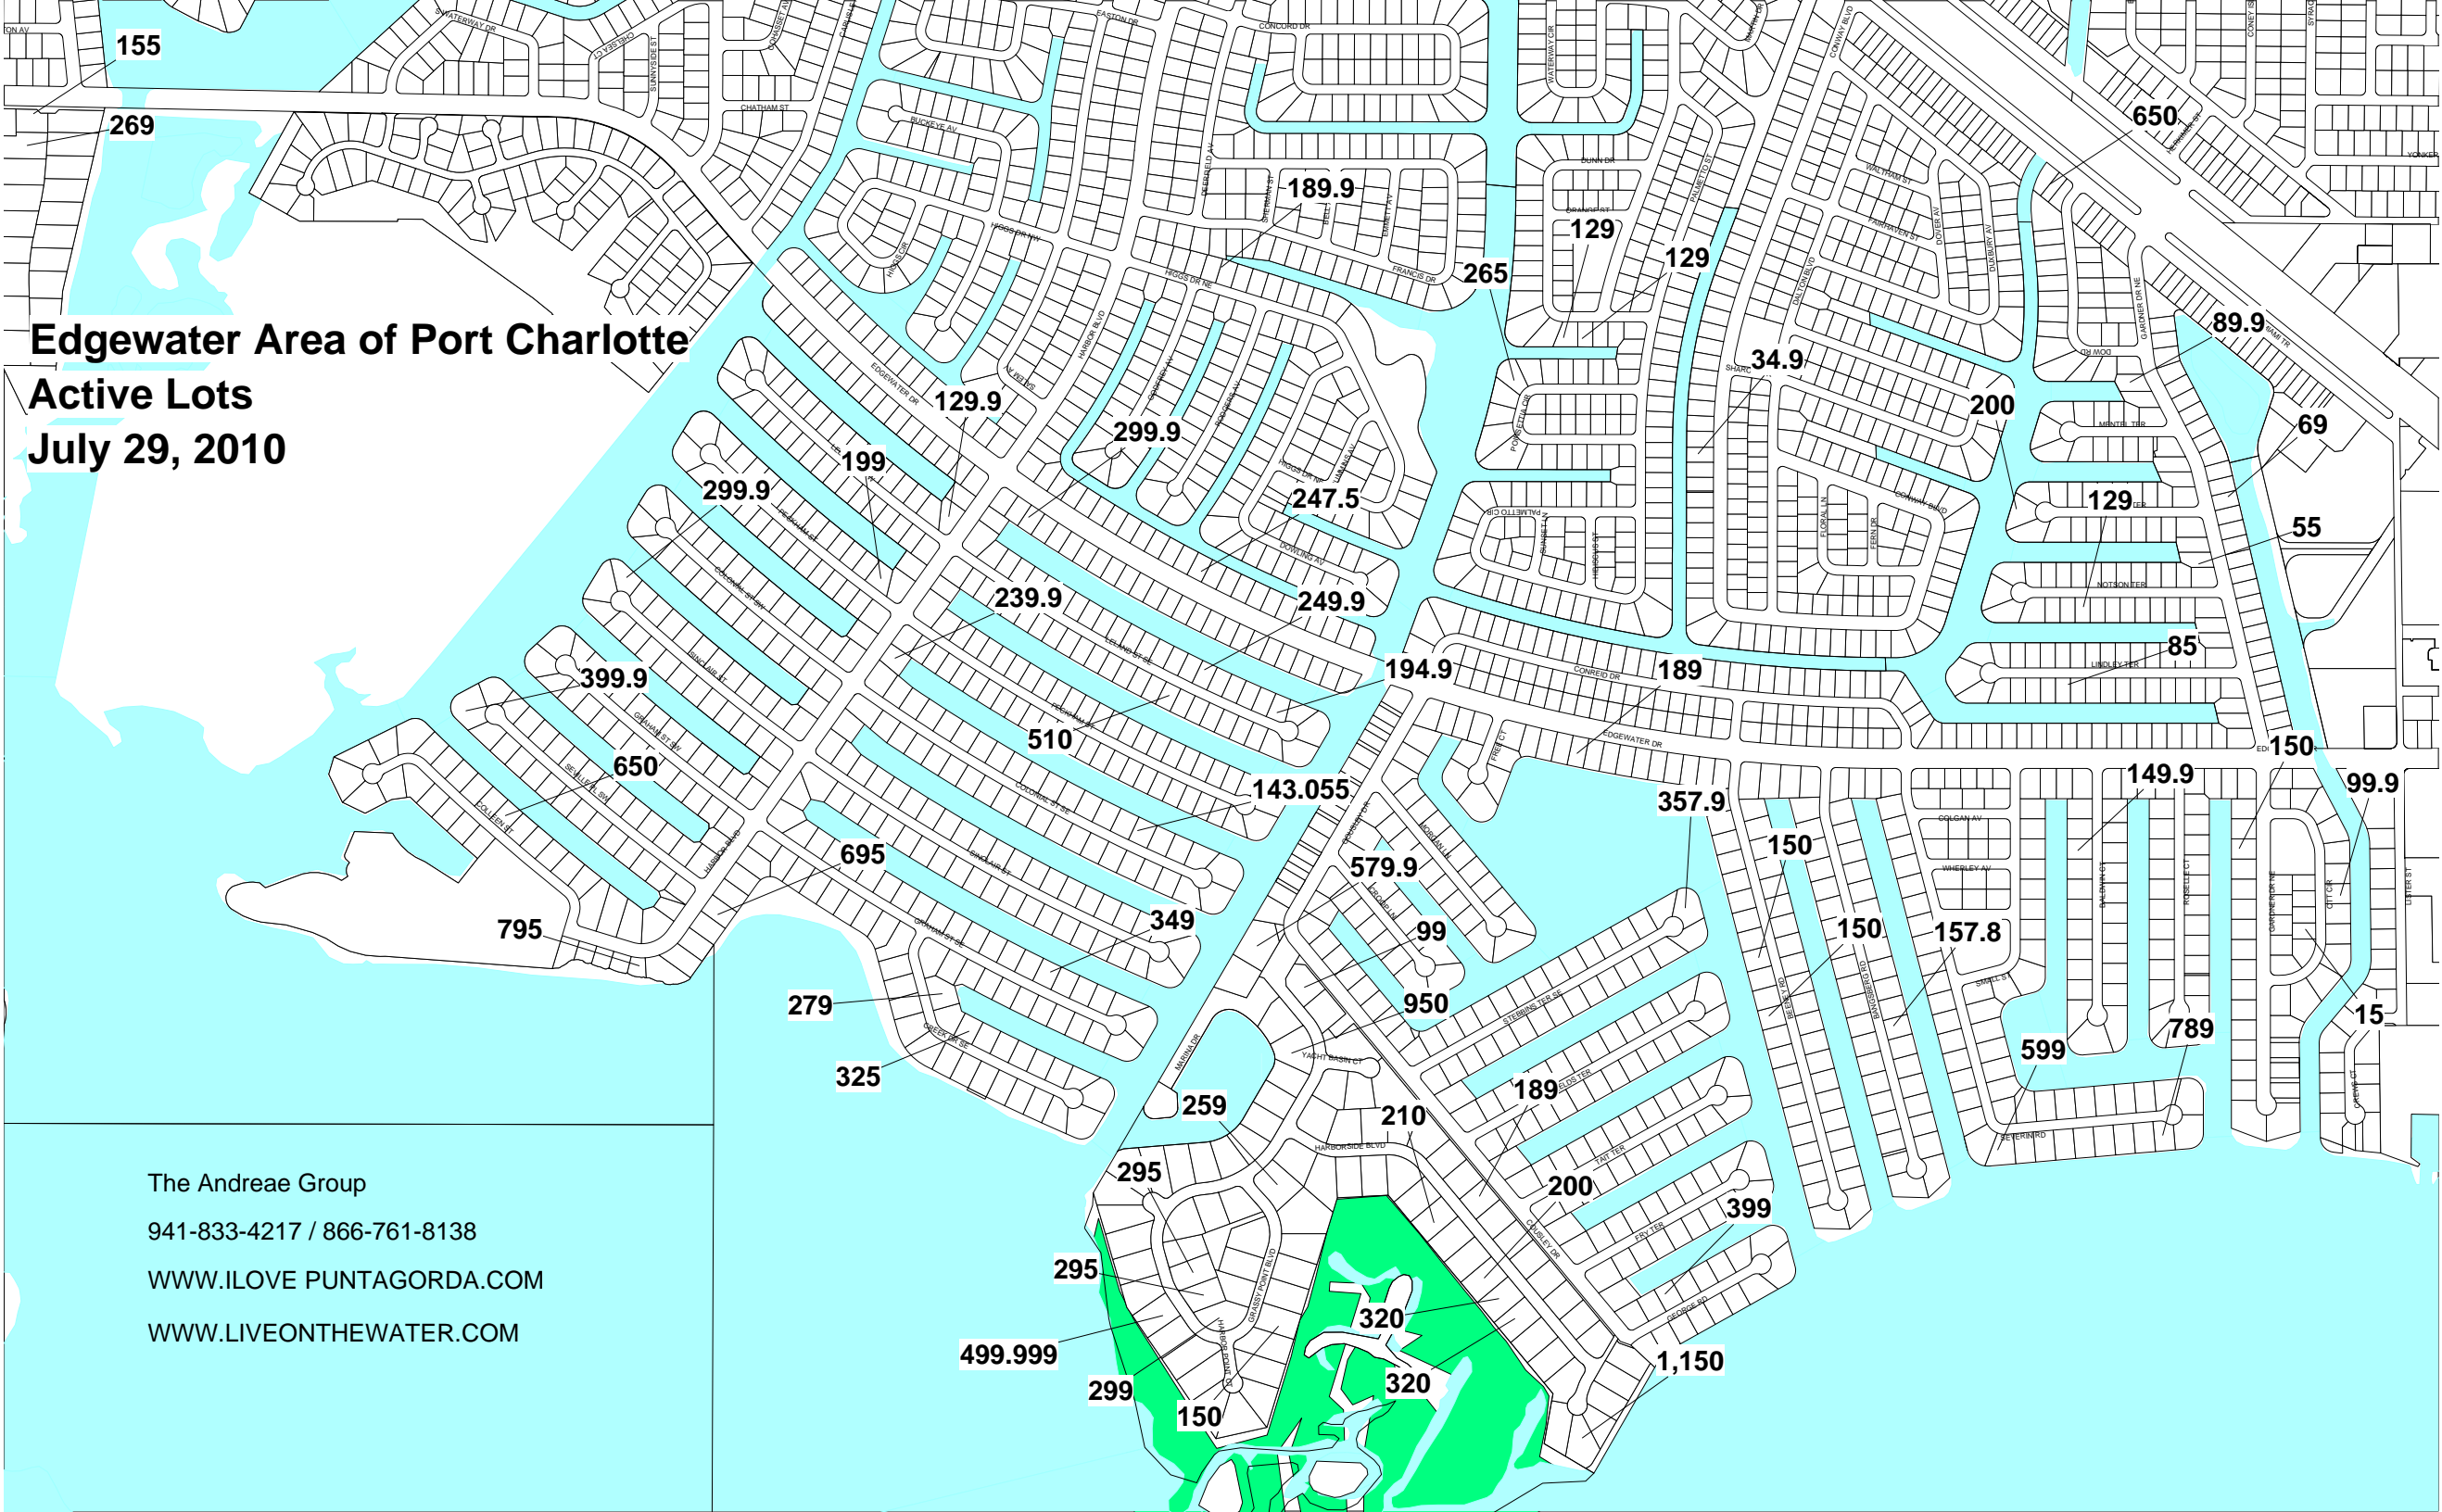

# Edgewater Area of Port Charlotte

## Active Lots July 29, 2010

The Andrae Group  
941-833-4217 / 866-761-8138  
[WWW.ILOVE PUNTAGORDA.COM](http://WWW.ILOVE PUNTAGORDA.COM)  
[WWW.LIVEONTHEWATER.COM](http://WWW.LIVEONTHEWATER.COM)