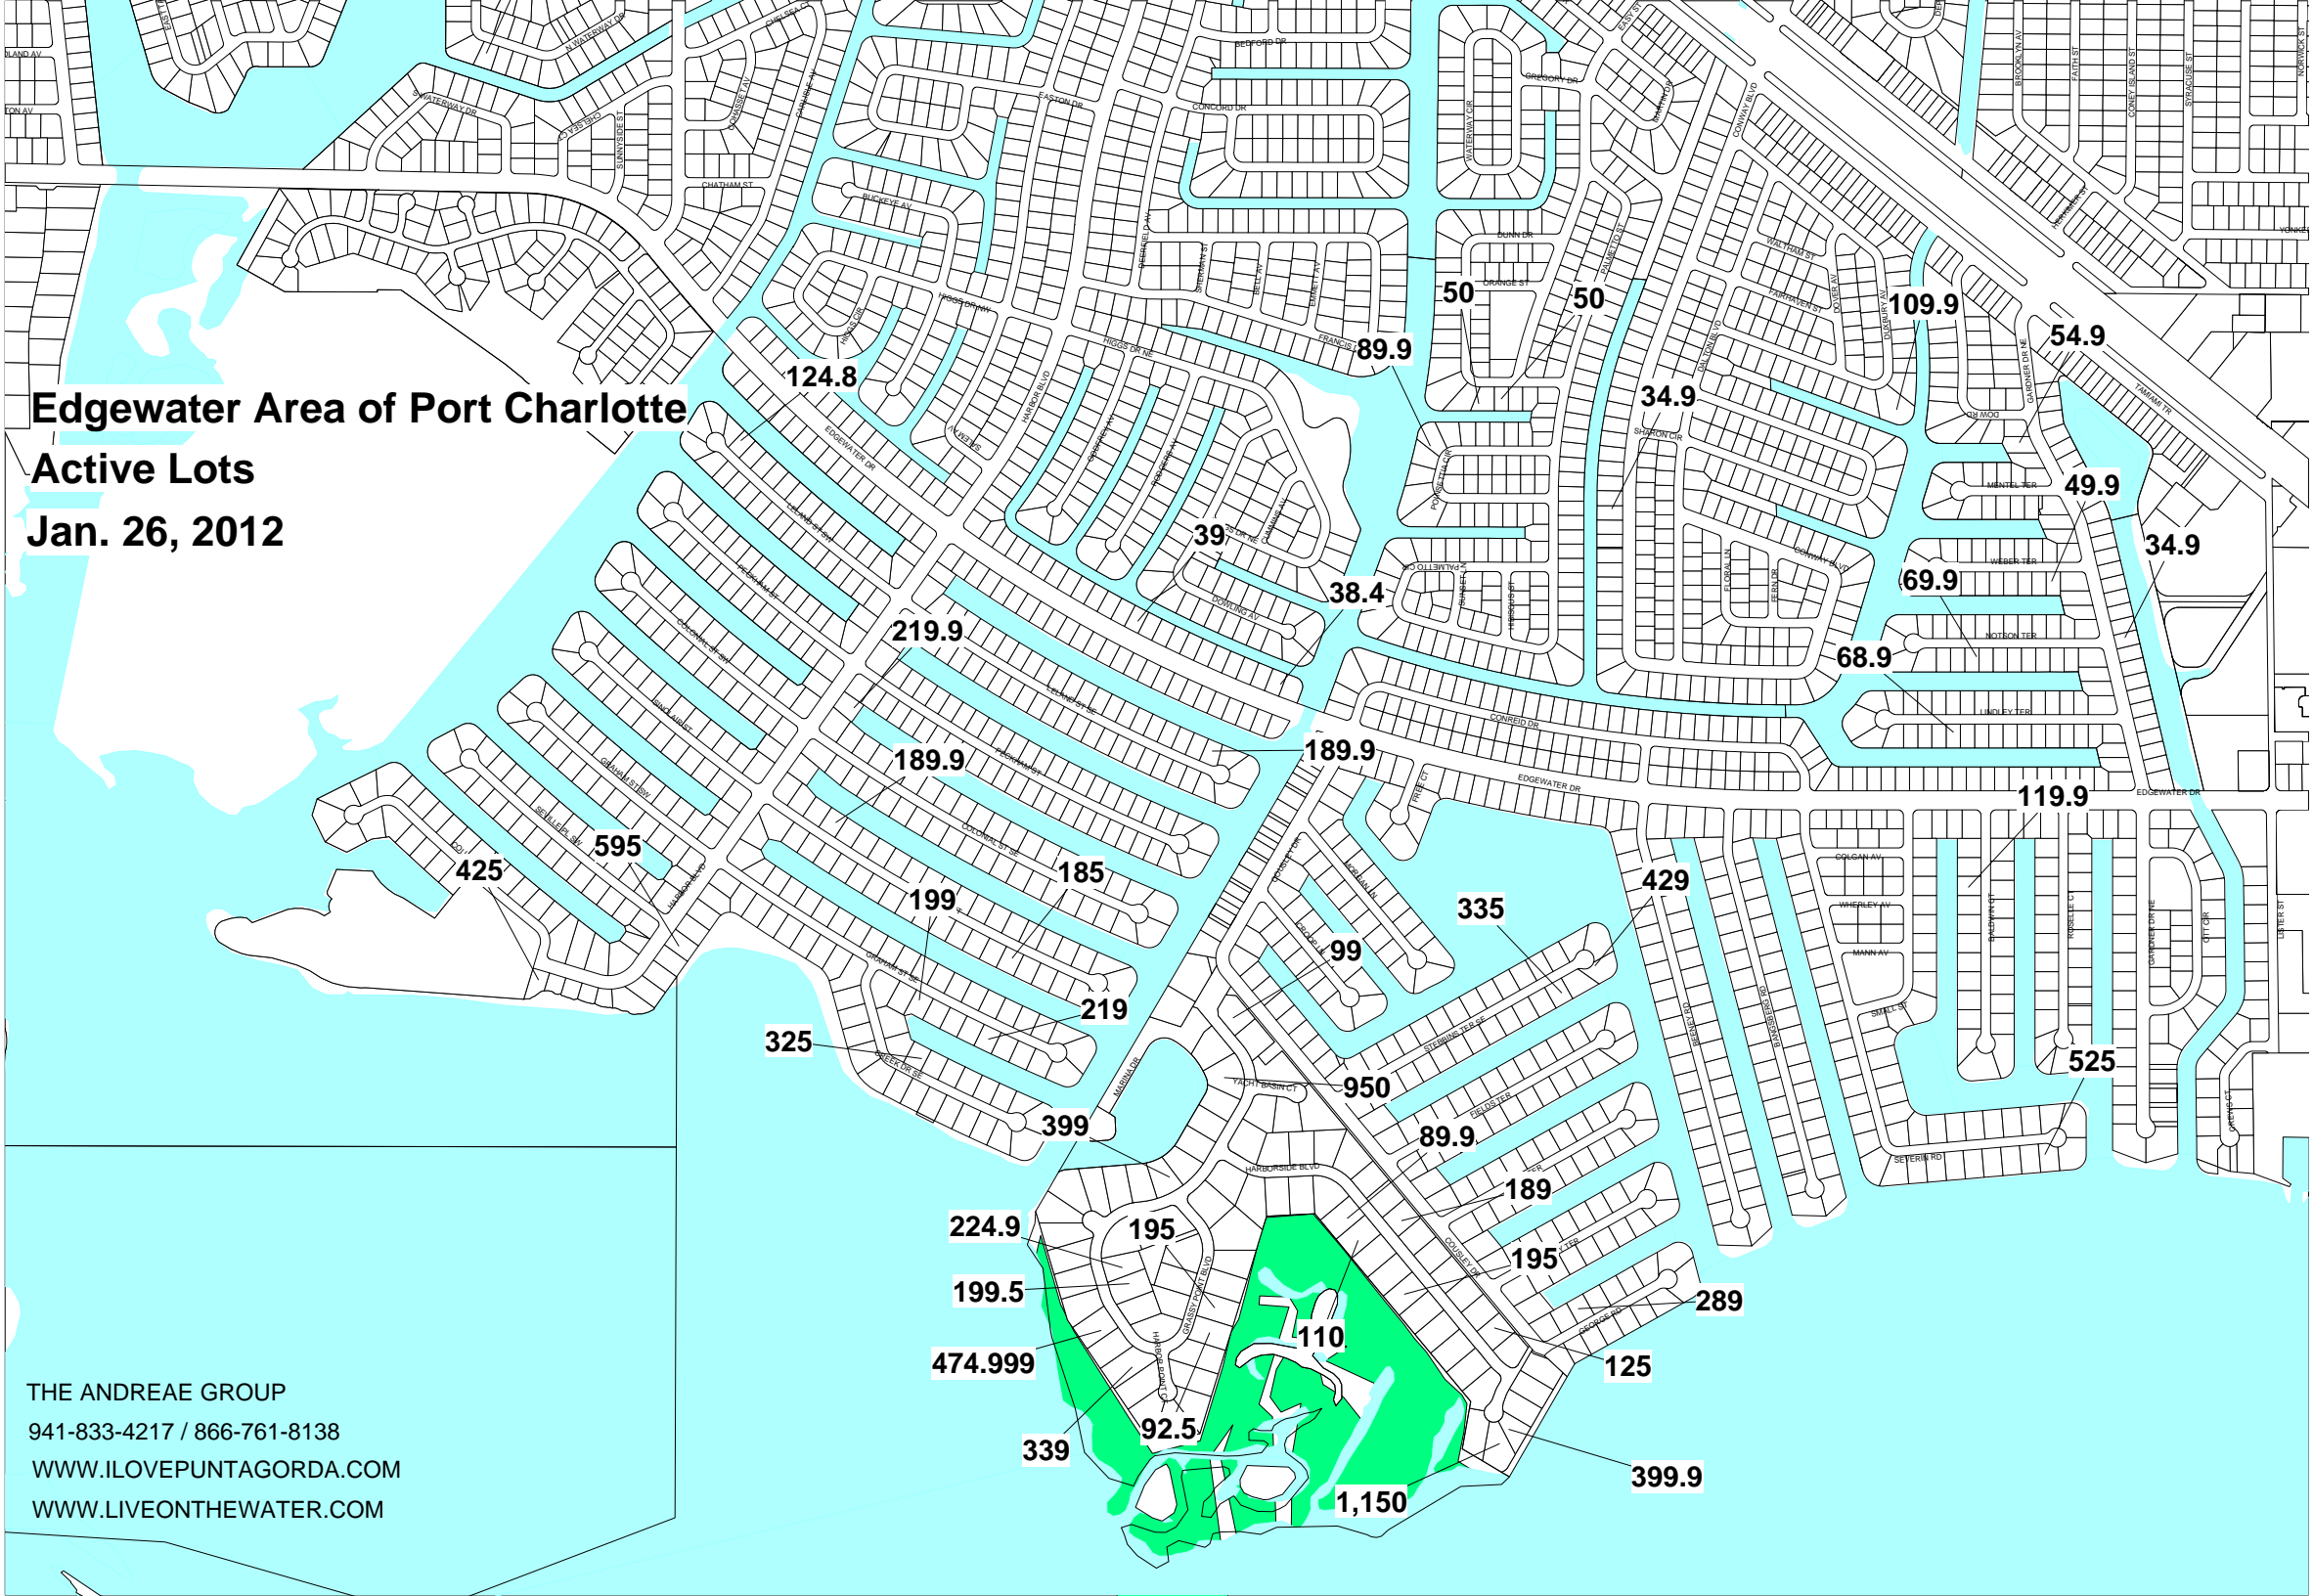

Edgewater Area of Port Charlotte

Active Lots

Jan. 26, 2012

THE ANDREA GROUP
941-833-4217 / 866-761-8138
WWW.ILOVEPUNTAGORDA.COM
WWW.LIVEONTHEWATER.COM