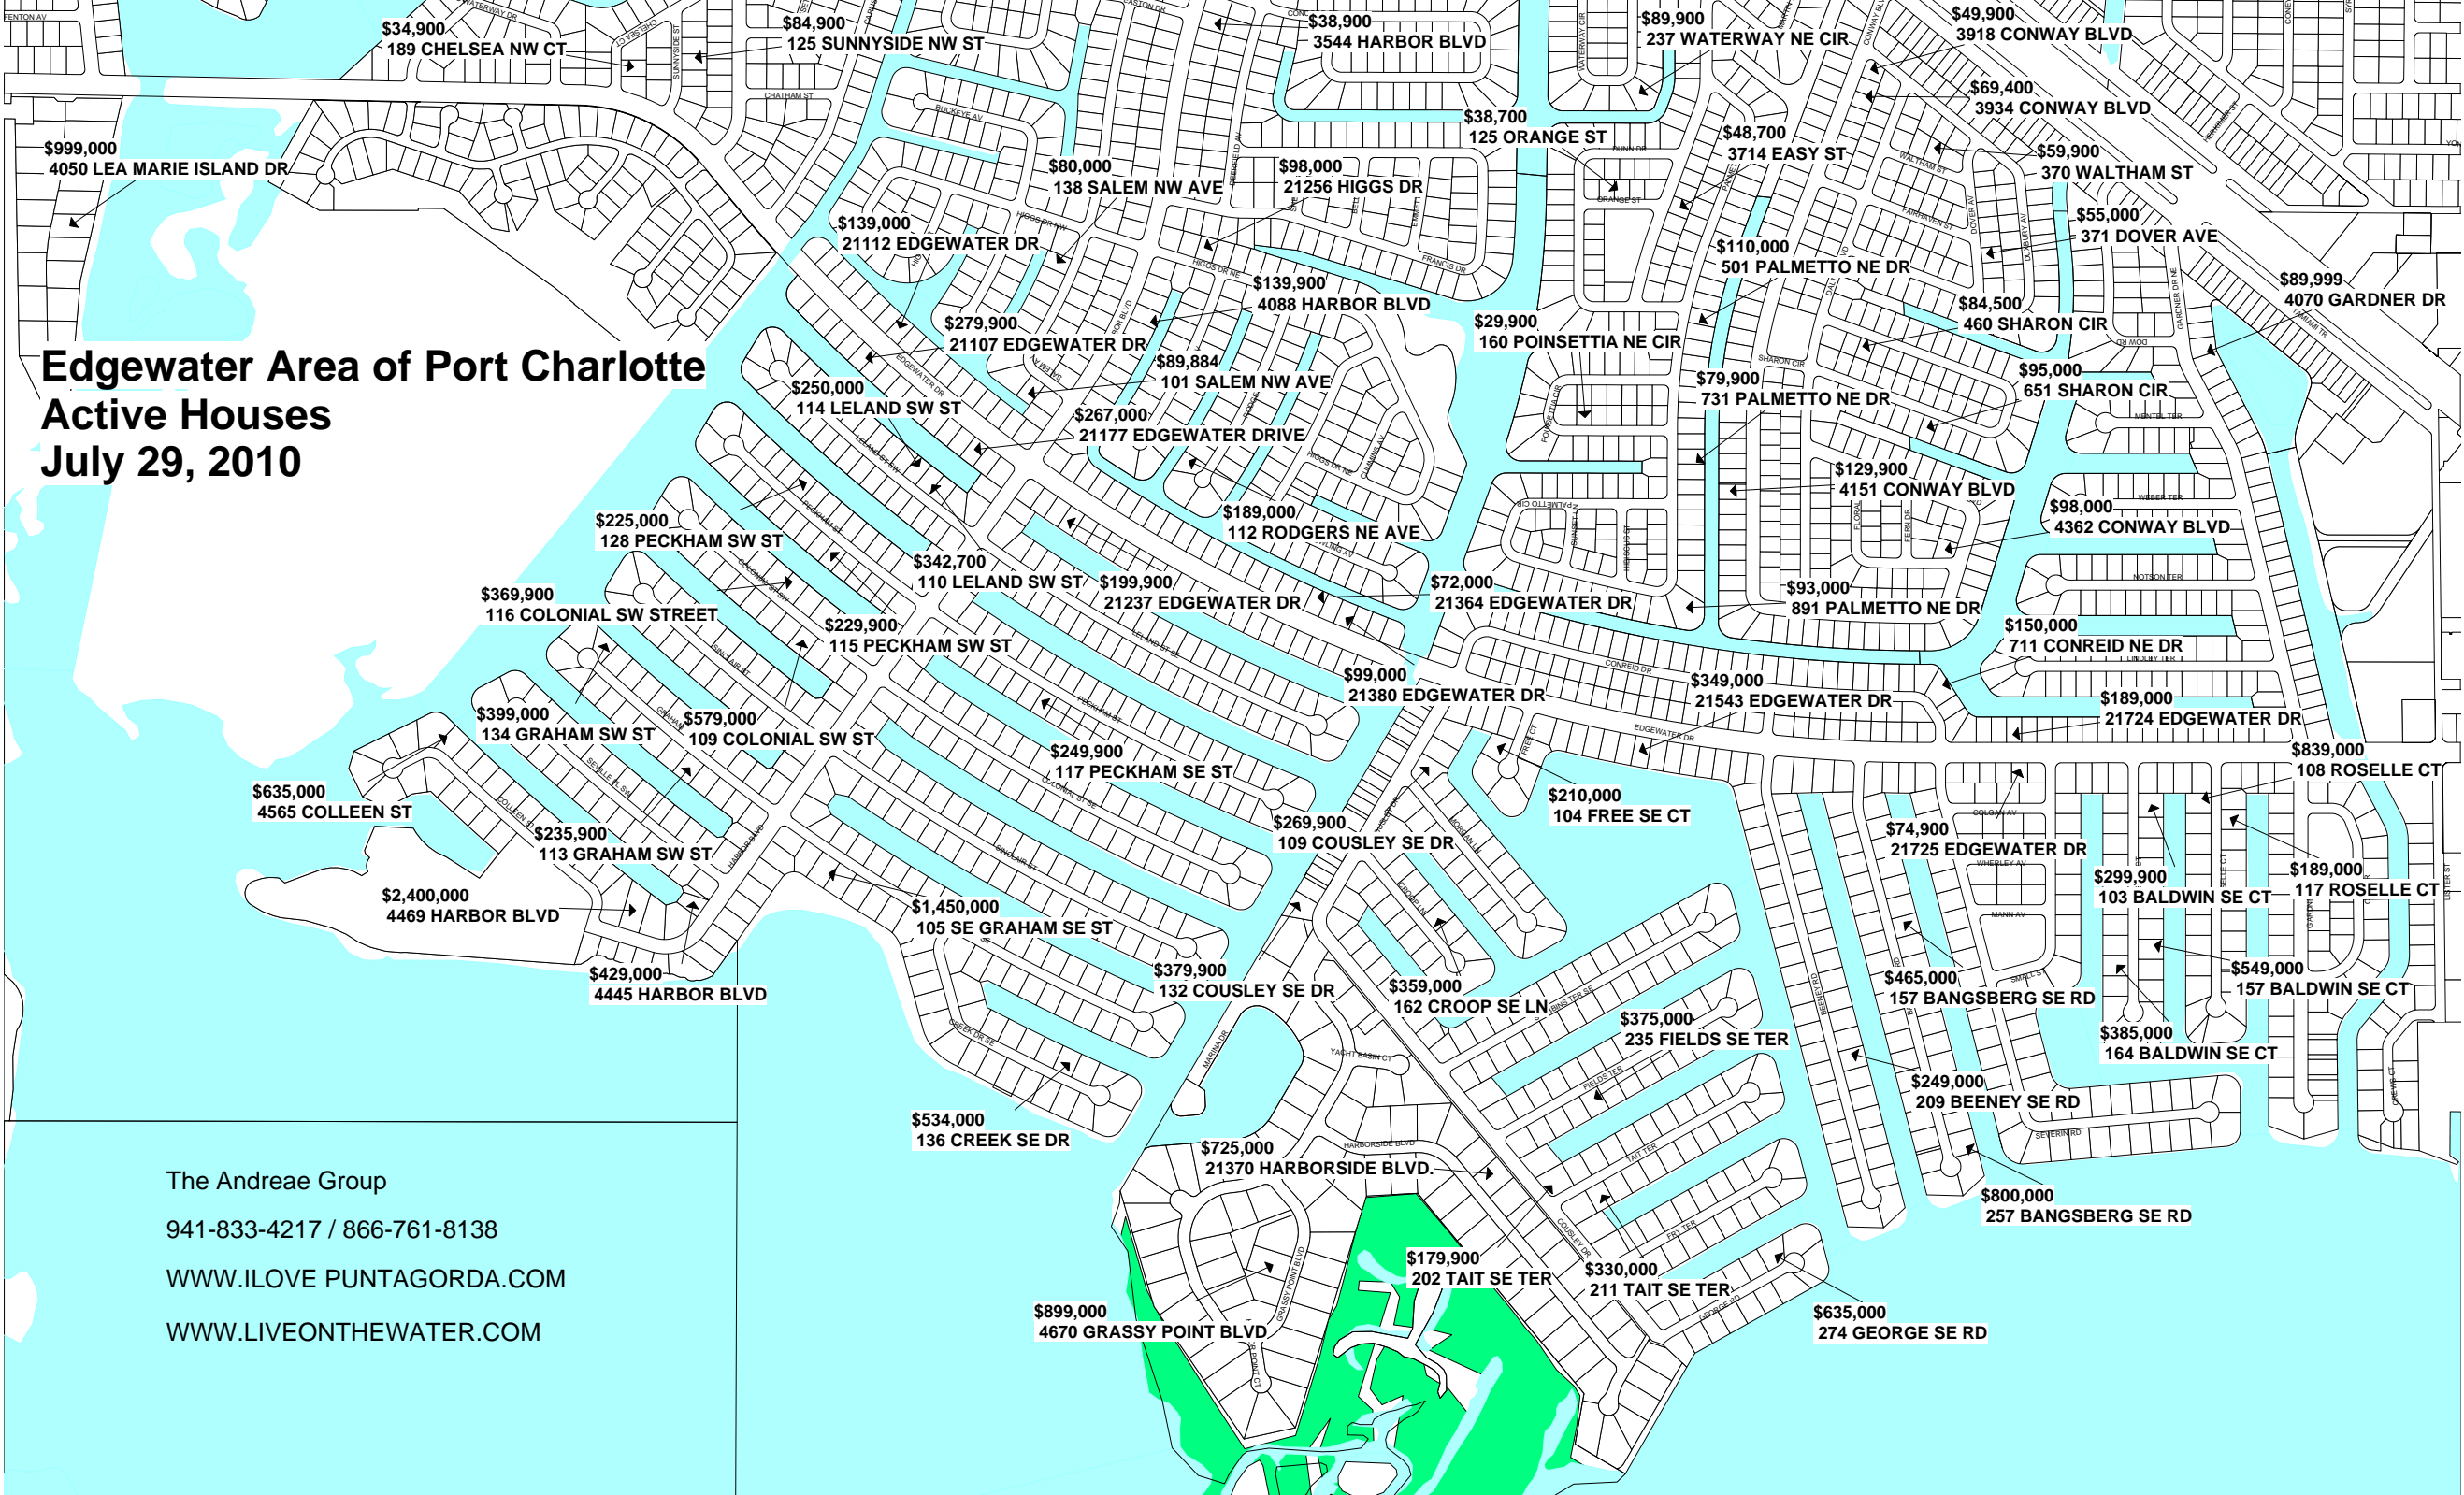

Edgewater Area of Port Charlotte Active Houses July 29, 2010

The Andreae Group
 941-833-4217 / 866-761-8138
WWW.ILOVEPUNTAGORDA.COM
WWW.LIVEONTHEWATER.COM